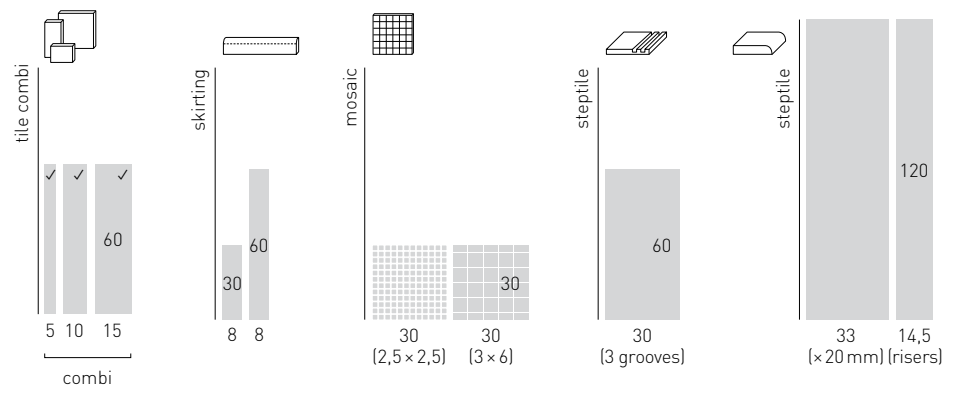

brown

beige

slab tiles – available colours
Großfliesen- verfügbare Farben

GEMS/LOUNGE Slab Tiles offer an exceptionally large tile size, that provides reams of unique capabilities.

steptiles – available colours
 Stufenplatten – verfügbare Farben