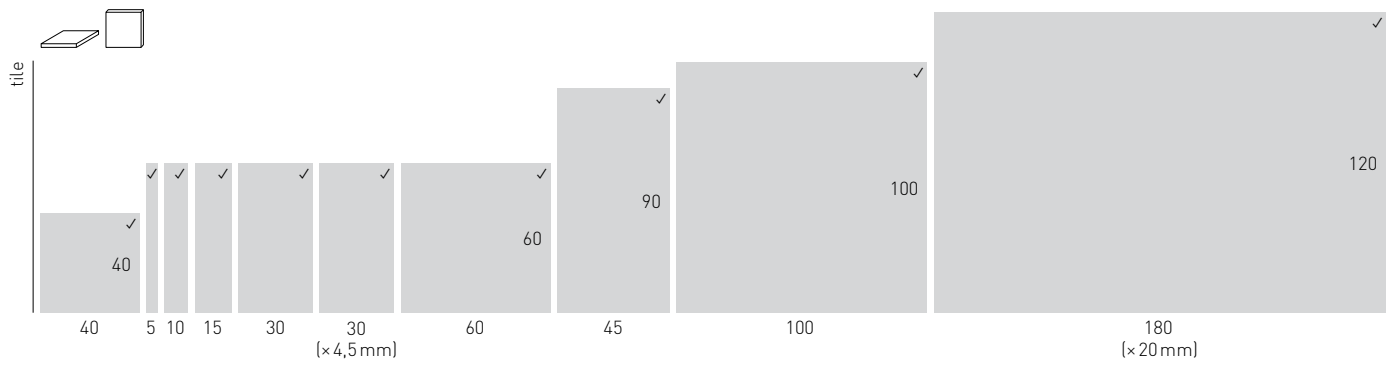

slab tiles – available colours
Großfliesen- verfügbare Farben

GEMS/LOUNGE Slab Tiles offer an exceptionally large tile size, that provides reams of unique capabilities.