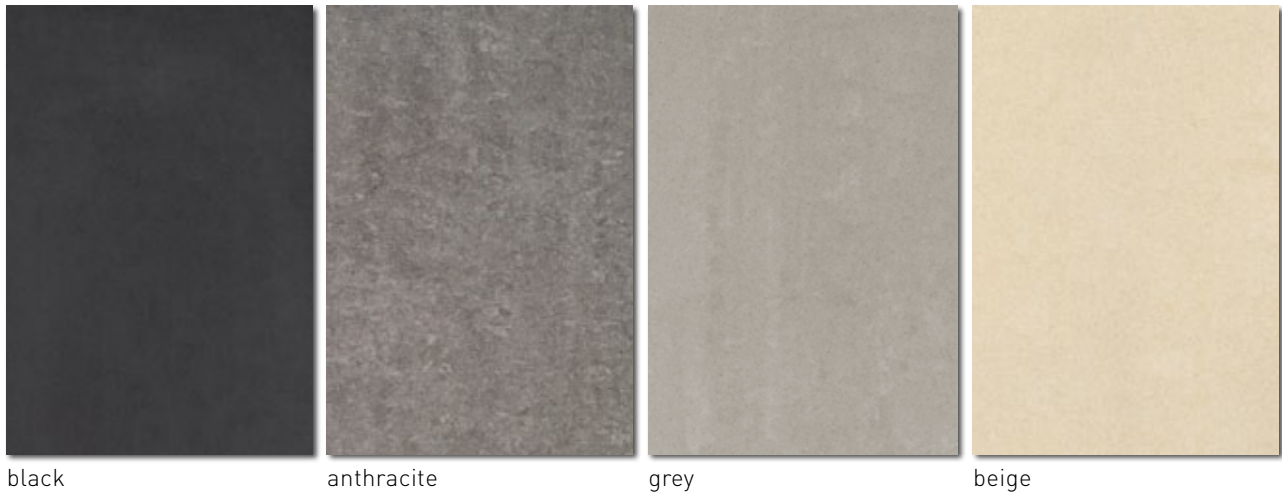

PRODUCT:
GEMS/LOUNGE

GEMS / LOUNGE

GEMS / LOUNGE

available colours
verfügbare Farben

black

anthracite

grey

light grey

brown

beige

slab tiles – available colours
Großfliesen- verfügbare Farben

GEMS/LOUNGE Slab Tiles offer an exceptionally large tile size, that provides reams of unique capabilities.

steptiles – available colours
 Stufenplatten – verfügbare Farben